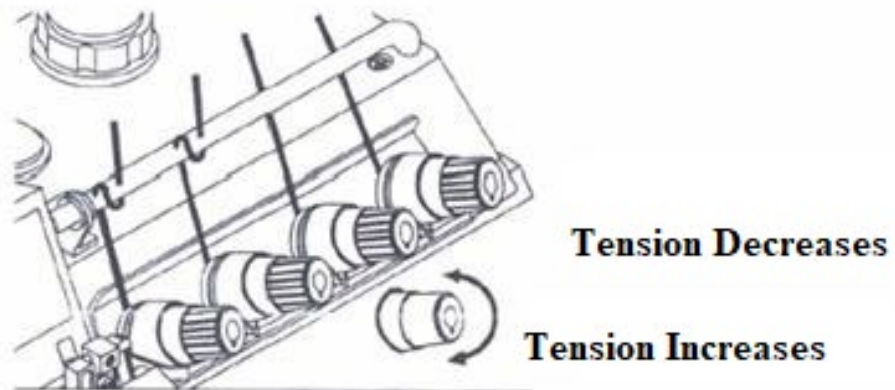

### 3.2.8 Adjusting the Thread Tension

The movement of the yarns is related to the thread tension setting. To increase yarn tension; adjusting nut in clockwise direction; turn the nut counterclockwise to decrease the tension

Picture 3.2.10 Tension Adjustment